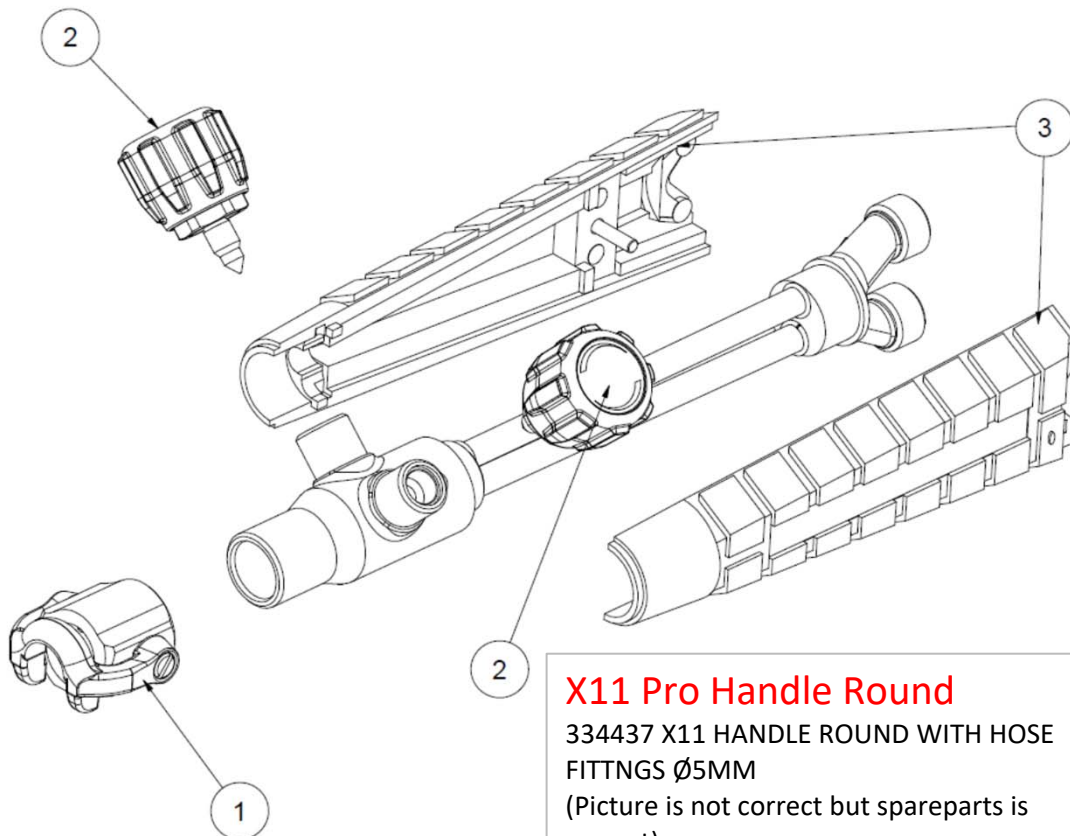

Spare part list X11	
X11 Cutting attachment	
Article number	Linde Description
300447	X11 HANDLE ERGONOMIC BV12 5,0 MM
305421	X11 HANDLE ERGONOMIC BV12 6,3 MM
300449	X11 HANDLE ERGONOMIC

Spare parts 300447, 305421, 300449	
Article number	Linde Description
309170	1 -CLAMP COUPLING X 11
336240	2 - TRIMVALVE X11 PRO OXYGEN/ACETYLEN
309172	3 - HANDLE FOR X11 ERGONOMIC

X11 old version	
Article number	Linde Description
300383	2 - TRIMVALVE X11 OXYGEN HANDLE (BRASS)
300384	2 - Trim Valve fuel gas

Spare part list X11	
X11 Cutting attachment	
Article number	Linde Description
334437	X11 HANDLE ROUND WITH HOSE FITTINGS Ø5MM

Spare parts 334437	
Article number	Linde Description
309170	1 -CLAMP COUPLING X 11
336240	2 - TRIMVALVE X11 PRO OXYGEN/ACETYLEN
N/A	3 - HANDLE FOR X11 Round

X11 old version	
Article number	Linde Description
300383	2 - TRIMVALVE X11 OXYGEN HANDLE (BRASS)
300384	2 - Trim Valve fuel gas