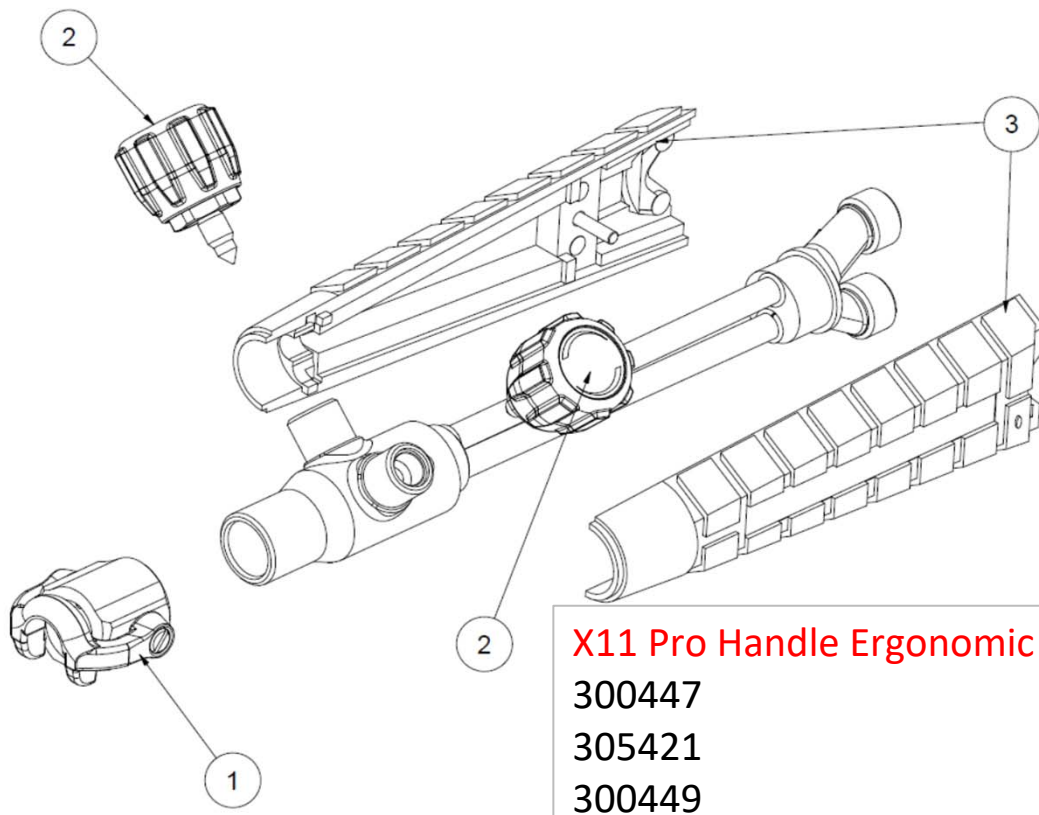

Spare part list X11	
X11 Cutting attachment	
Article number	Linde Description
300447	X11 HANDLE ERGONOMIC BV12 5,0 MM
305421	X11 HANDLE ERGONOMIC BV12 6,3 MM
300449	X11 HANDLE ERGONOMIC

Spare parts 300447, 305421, 300449	
Article number	Linde Description
309170	1 -CLAMP COUPLING X 11
336240	2 - TRIMVALVE X11 PRO OXYGEN/ACETYLEN
309172	3 - HANDLE FOR X11 ERGONOMIC

X11 old version	
Article number	Linde Description
300383	2 - TRIMVALVE X11 OXYGEN HANDLE (BRASS)
300384	2 - Trim Valve fuel gas