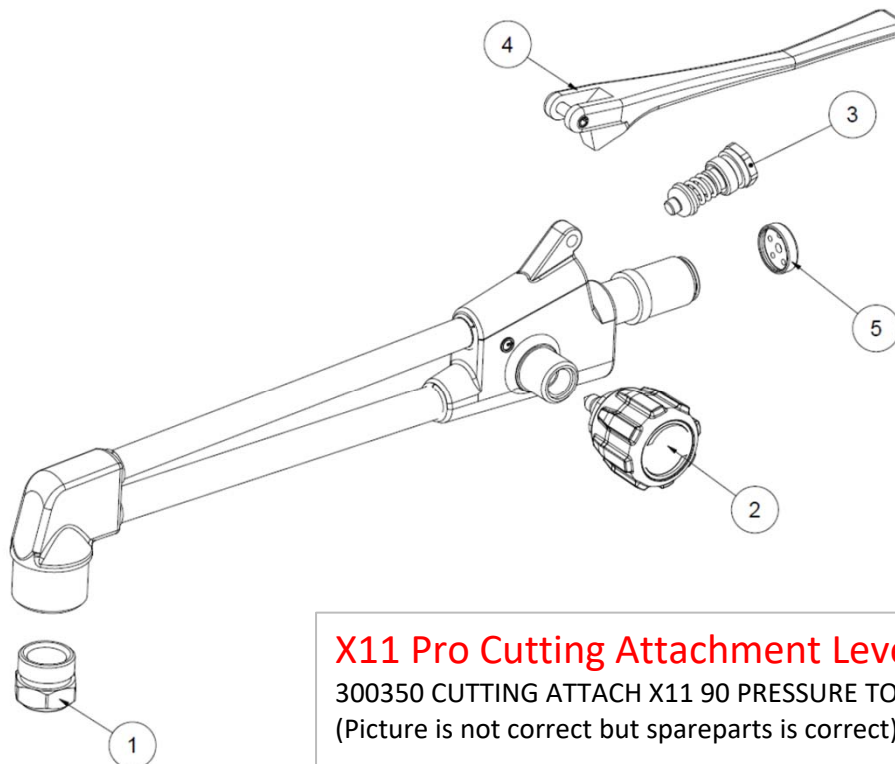

X11 Pro Cutting Attachment Lever
300350 CUTTING ATTACH X11 90 PRESSURE TORCH
(Picture is not correct but spareparts is correct)