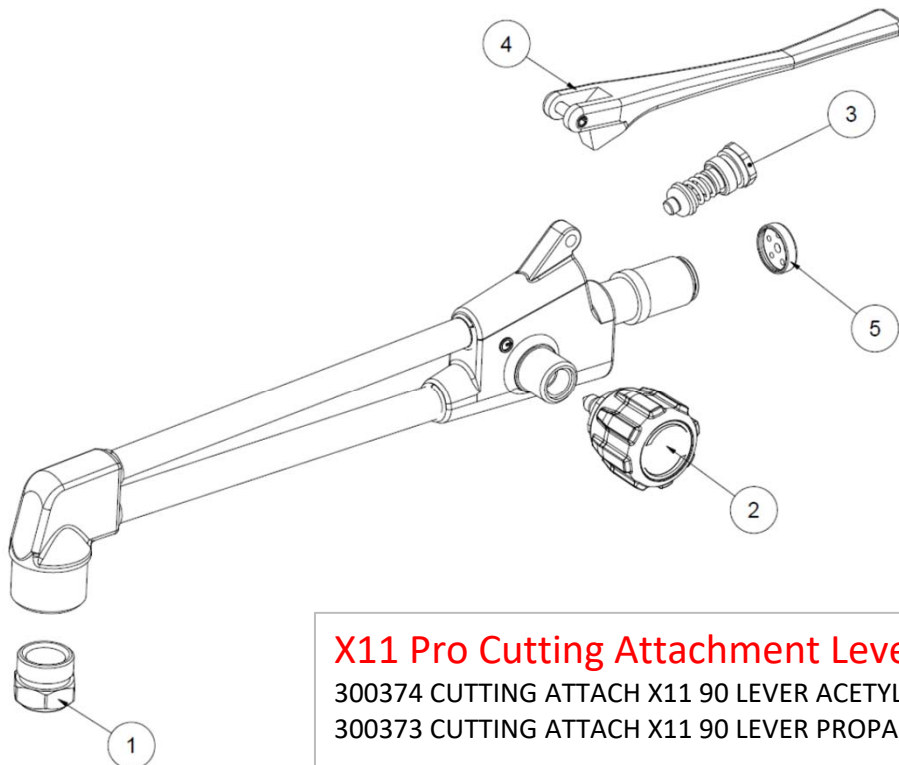

Spare part list X11	
X11 Cutting attachment	
Article number	Linde Description
300374	CUTTING ATTACH X11 90 LEVER ACETYLENE
300373	CUTTING ATTACH X11 90 LEVER PROPANE

Spare parts 300374 and 300373	
Article number	Linde Description
300432	1 - NOZZLE NUT X11 INJECTOR
336240	2 - TRIMVALVE X11 PRO OXYGEN/ACETYLEN
300408	3 - CUTTING OXYGEN VALVE COMPLETE X11 LEVER
300376	4 - LEVER WITH PIN X11 CUTTING ATTACHMENT
300423	5 - WASHER X11 WELD/CUT ATTACH 10 PCS

X11 old version	
Article number	Linde Description
300369	2 - TRIMVALVE X11 HEATING OXYGEN (BRASS)

**X11 Pro Cutting Attachment Lever**  
 300374 CUTTING ATTACH X11 90 LEVER ACETYLENE  
 300373 CUTTING ATTACH X11 90 LEVER PROPANE

**Spare part list X11**

**X11 Cutting attachment**

Article number	Linde Description
300379	CUTTING ATTACH X11 0 WHEEL VALVE AC
300355	CUTTING ATTACH X11 90 WHEEL VALVE AC

**Spare parts 300379 and 300355**

Article number	Linde Description
300432	1 - NOZZLE NUT X11 INJECTOR
336240	2 - TRIMVALVE X11 PRO OXYGEN/ACETYLEN
336240	3 - TRIMVALVE X11 PRO OXYGEN/ACETYLEN
300423	5 - WASHER X11 WELD/CUT ATTACH 10 PCS