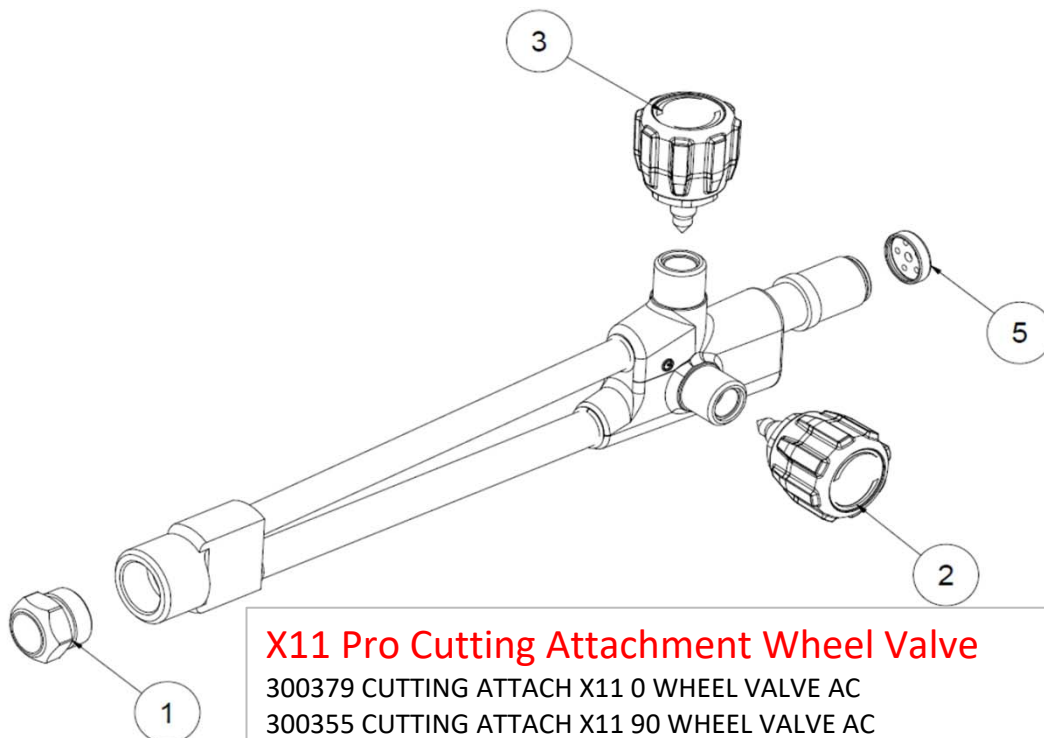

X11 Pro Cutting Attachment Wheel Valve

300379 CUTTING ATTACH X11 0 WHEEL VALVE AC
300355 CUTTING ATTACH X11 90 WHEEL VALVE AC