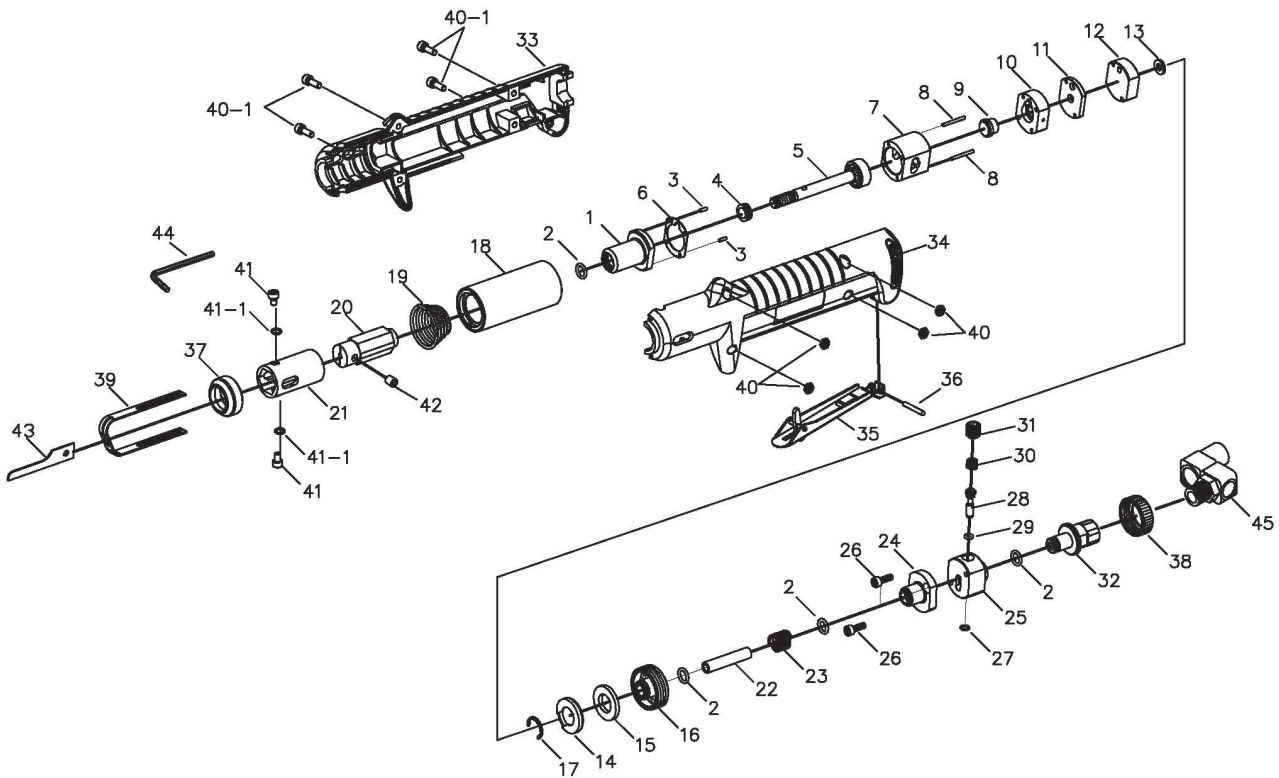

# RRJ-8210 RECIPROCATING SAW

Edition 02

Index No	Part No.	Description	Q'ty
1	314403	Cylinder Head Ass'y	1
2	OR0812	O-Ring	4
3	RP2006	Front Dowel Pin	2
4	314418	Bumper	1
5	315402	Piston Ass'y	1
6	314405	Gasket	1
7	314401	Cylinder	1
8	RP2020	Rear Dowel Pin	2
9	314302	Automatic Valve	1
10	314311	Valve Chest	1
11	314303	Valve Seat	1
12	315304	Valve Cap	1
13	318203	Rubber Washer	1
14	318704	Muffler Cap	1
15	301709	Muffler	1
16	318211	Adaptor	1
17	EC1317	Retaining Ring	1
18	315409	Main Liner	1
19	318607	Shock Absorbent Spring	1
20	318407C	Blade Holder Ass'y	1
21	318102	Sliding Liner	1
22	319202	Connecting Hose	1
23	319608	Spring	1
24	319203	Lid-Valve	1
25	319204	Valve Case	1
26	040712	Screw	2

Index No	Part No.	Description	Q'ty
27	OR0507	Lid-Valve	1
28	314602	Valve Case	1
29	OR0307	Screw	2
30	318603	Spring	1
31	182808	Plug Screw	1
32	319705	Air Inlet	1
33	319703Rb	Right Outer Housing	1
34	319703Lb	Left Outer Housing	1
35	315601	Safety Lever Ass'y	1
36	RP3022	Rear Dowel Pin	1
37	318705	Lock Nut-Front	1
38	318707	Lock Nut-Rear	1
39	318706	Saw Blade Guide	1
40	NN0407B	Nut	4
40-1	040713	Screw	4
41	040706H	Screw	2
41-1	SW0407	Spring Washer	1
42	061006	Set Screw	1
43	314918Z-1	18T Saw Blade	1
	314924Z-1	24T Saw Blade	1
	314932Z-1	32T Saw Blade	1
44	314933	3mm Hex Wrench	1
45	922A18A	1/4" NPT Universal Swivel Air Inlet Joint (opt.)	1