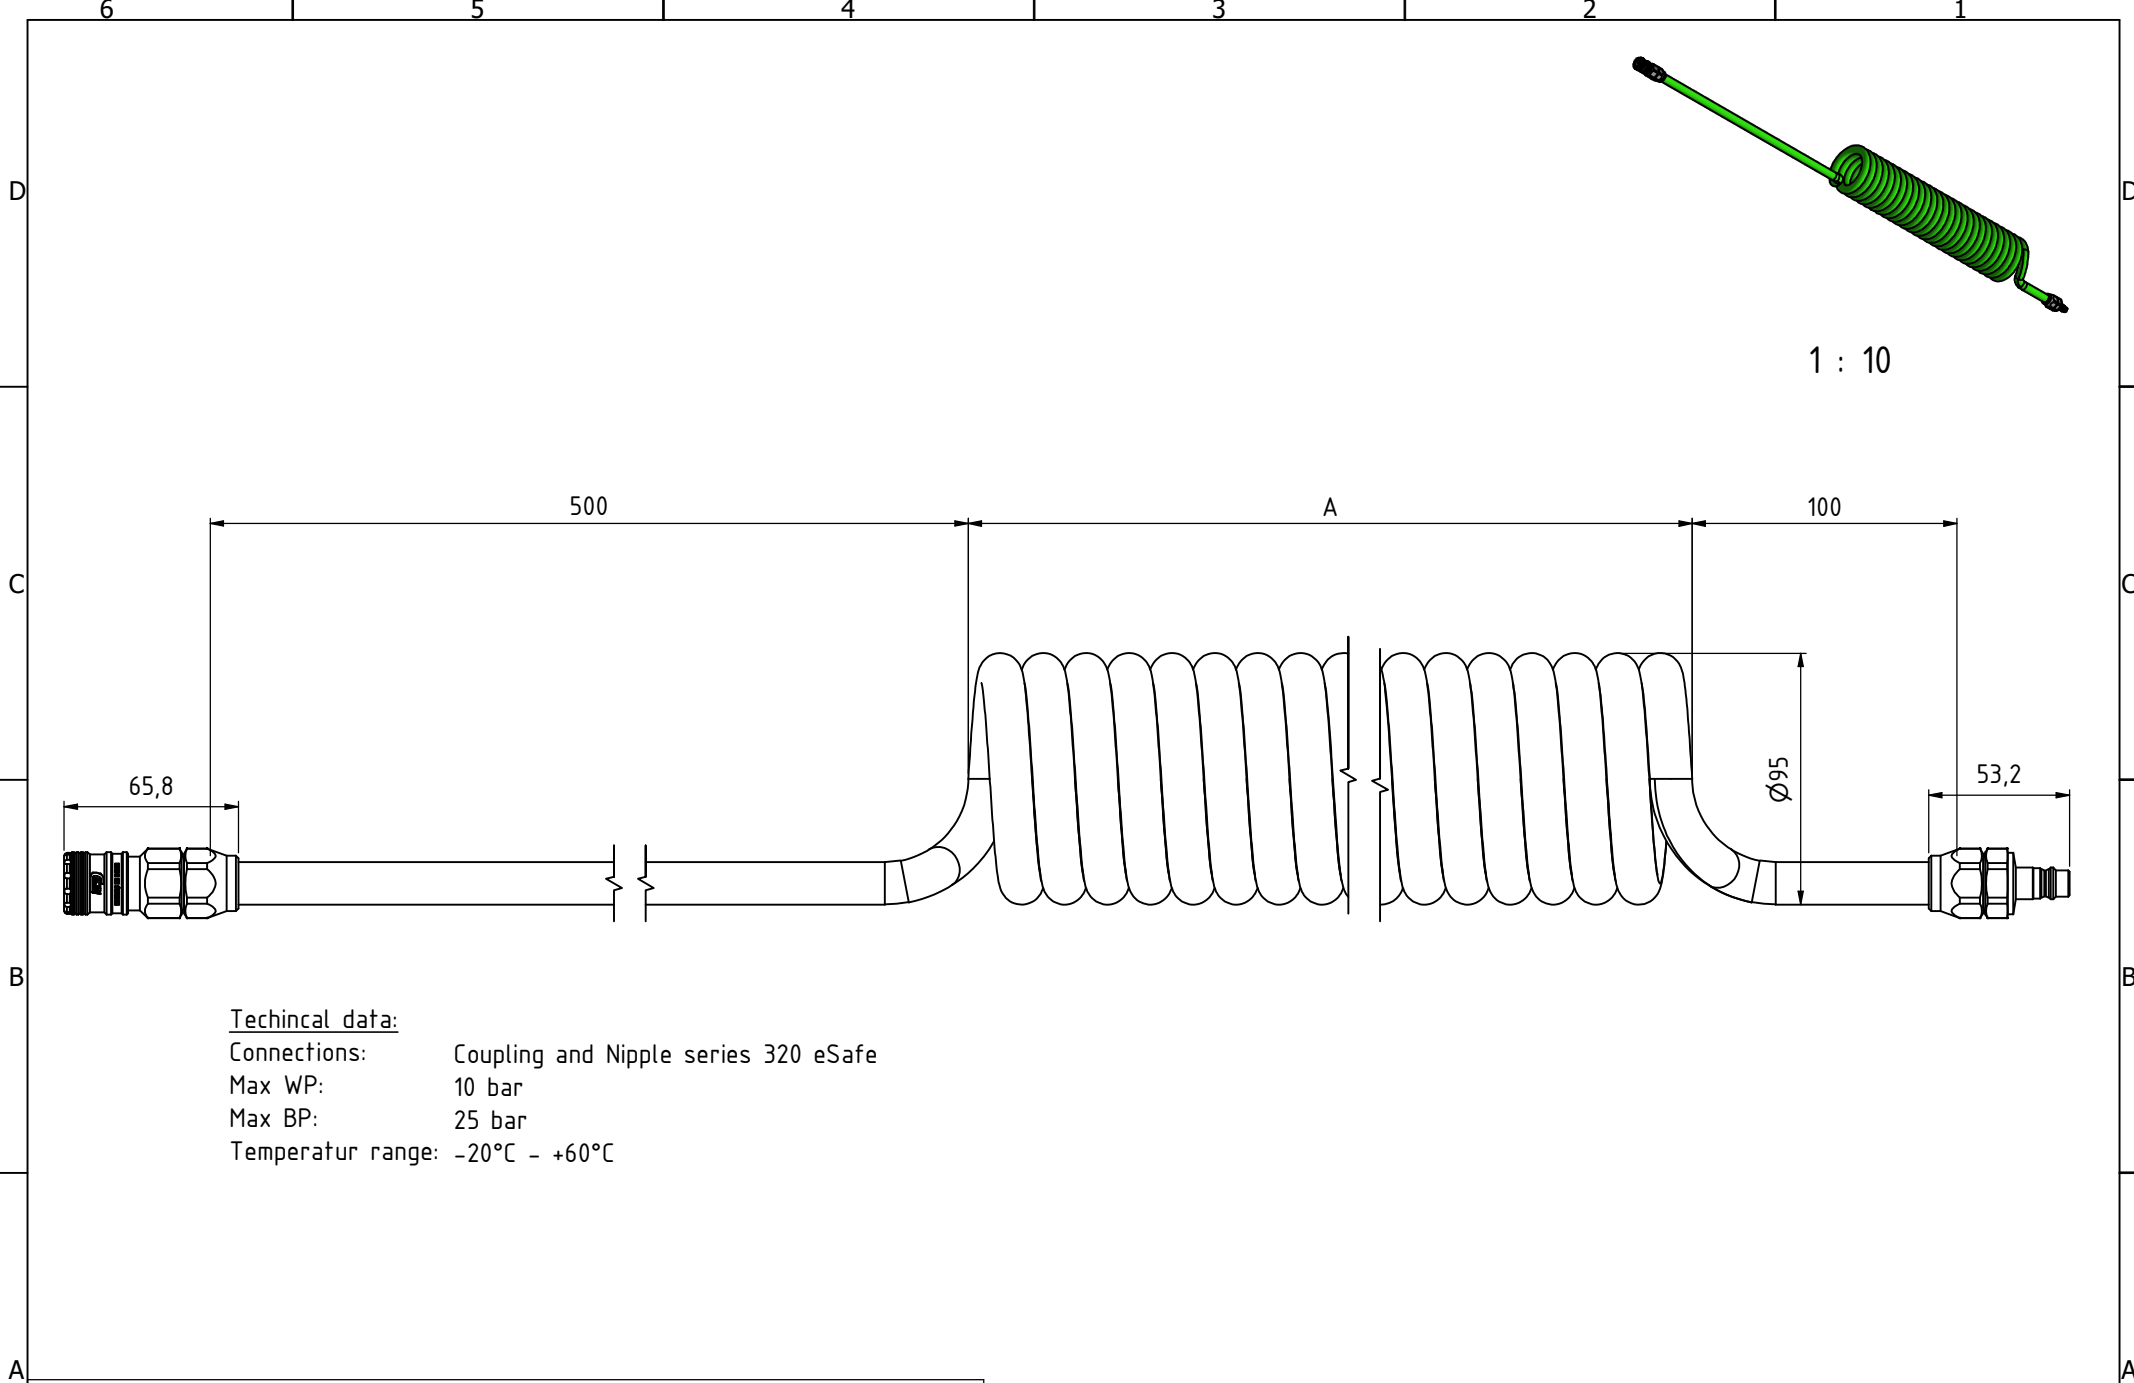

This document must not be copied, either completely or in part, without permission. Any infringement will have legal consequences ©

A3

Technical data:
 Connections: Coupling and Nipple series 320 eSafe
 Max WP: 10 bar
 Max BP: 25 bar
 Temperatur range: -20°C - +60°C

Hose kit spiral 11x16 Hi-Vis green with series 320 eSafe

Art. no.	Hose working length [m]	Dimension A [mm]
19 958 9051	6	440

Scale	1 : 2	Drawn	CABANLA	Checked	LHE	Appr.	JOOL	ECO	000693	Date	2020-09-10			
Assembly Drawing							Drawing No.		509580090		Issue	AA	Sheet	1 / (1)