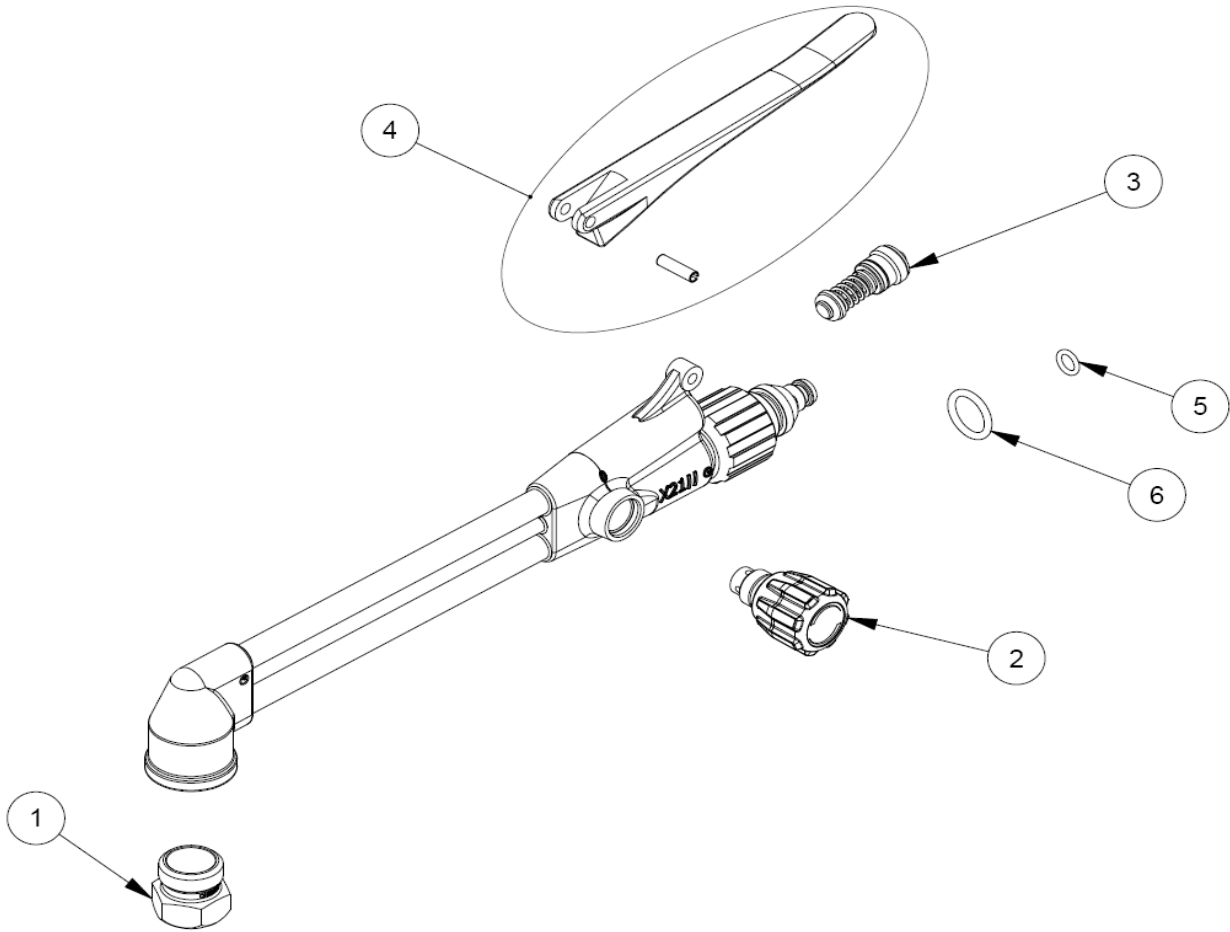

Making our world more productive

X21 old version		
Article number	Linde Description	X21 Article number
300592	2 - TRIMVALVE X21 OXYGEN (BRASS)	300487, 300554, 300500, 300569,300608, 300607, 308680
300593	2 - TRIMVALVE X21 ACETYLEN (BRASS)	300487, 300554, 300500, 300569,300608, 300607, 308680
300516	3 - VALVE STEM AND SEAT INCL 4 ORINGS X21	300487, 300554, 300500, 300569,300608, 300607, 308680