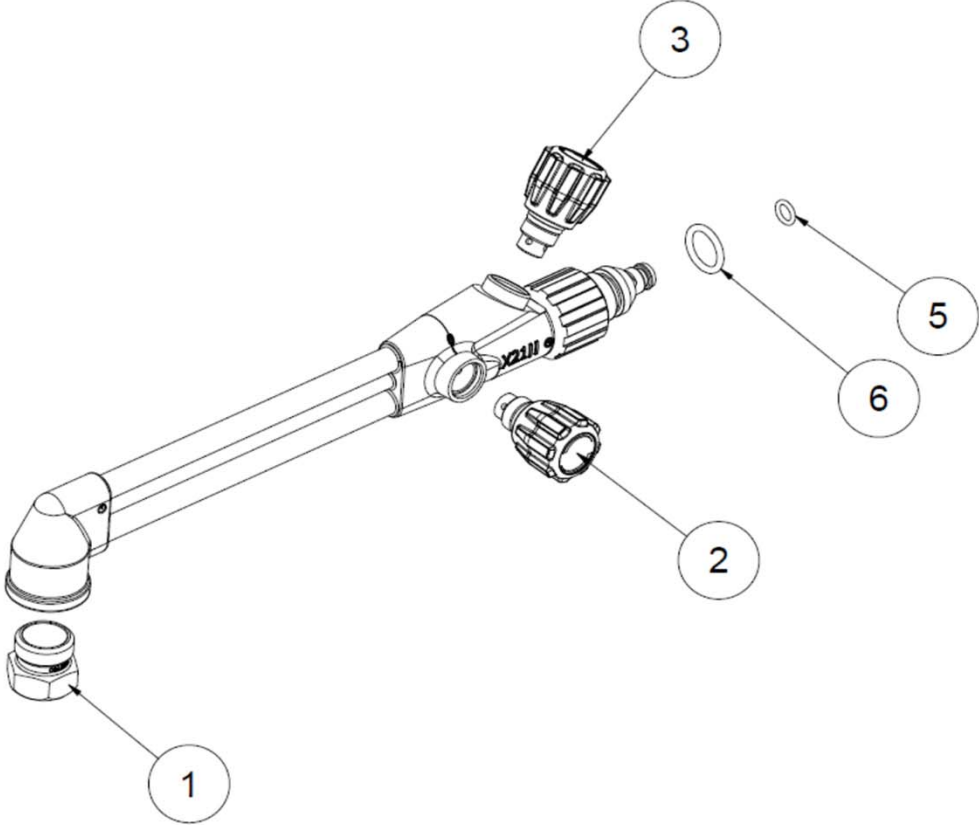

Making our world more productive